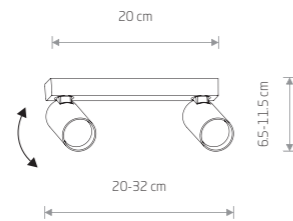

FOURTY II
10737

FOURTY II

painting aluminum, painting steel

■ 10737 □ 11433

■ 11437 ■ 11466

● 2xGU10 R35, max 10W only LED