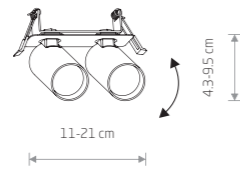

FOURTY SURFACE
11442

FOURTY SURFACE

painting steel

■ 11442 □ 11443

■ 11444 ■ 11473

● 2xGU10 R35, max 10W only LED

☑ cut out 95 x 30 mm

FOURTY V
10741