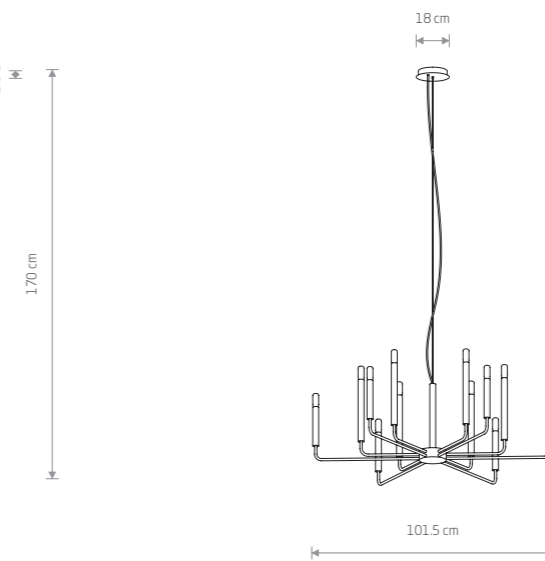

ORTO VIII
11460

ORTO XII B
11464

ORTO VIII

■ painted steel

■ 11460 ■ 11461

● 8xE14, max 10W only LED

● BULB LED E14, T25, 4W

□ 11525 2700K

ORTO XII A

■ painted steel

■ 11462 ■ 11463

● 12xE14, max 10W only LED

● BULB LED E14, T25, 4W

□ 11525 2700K

ORTO XII B

■ painted steel

■ 11464 ■ 11465

● 12xE14, max 10W only LED

● BULB LED E14, T25, 4W

□ 11525 2700K

■ BLACK P013 RAL 9005 ■ SILK GRAY P026