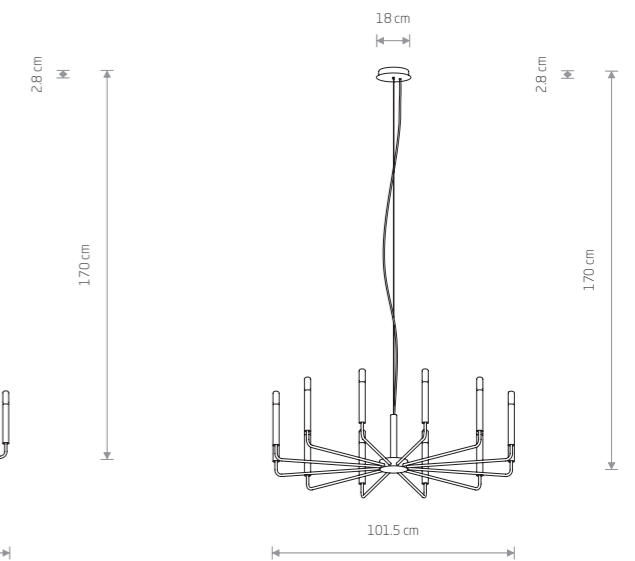

ORTO VIII
11460

ORTO XII B
11464

ORTO VIII

■ painted steel

■ 11460 ■ 11461

● 8xE14, max 10W only LED

● BULB LED E14, T25, 4W

□ 11525 2700K

ORTO XII A

■ painted steel

■ 11462 ■ 11463

● 12xE14, max 10W only LED

● BULB LED E14, T25, 4W

□ 11525 2700K

ORTO XII B

■ painted steel

■ 11464 ■ 11465

● 12xE14, max 10W only LED

● BULB LED E14, T25, 4W

□ 11525 2700K

■ BLACK P013 RAL 9005 ■ SILK GRAY P026