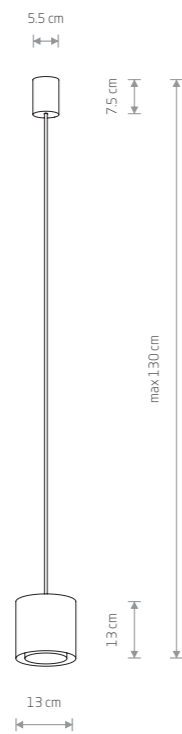

POINT DUO
11510

POINT DUO
11513

POINT DUO
11511

POINT DUO
11512

POINT DUO

painted steel, plastic ABS

- 11510 ■ 11511
- 11512 ■ 11513
- 1xGU10 R50, max 10W only LED

SHINE
11348

SHINE
11348

SHINE

aluminum

- 11348 □ 11350
- 1xGU10 R50, max 15W only LED
- cut out ø 68 mm

OSCAR
11346

OSCAR

aluminum

- 11346 □ 11347
- 1xGU10 R50, max 15W only LED
- IP54