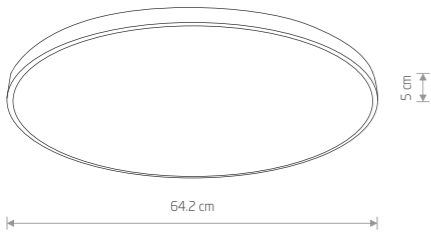

AGNES ROUND LED PRO
10979

AGNES ROUND LED PRO
10981

AGNES ROUND LED PRO
10980

AGNES ROUND LED PRO

painted steel, plastic PMMA

- 10977 3000K 10978 4000K
- 10971 3000K 10972 4000K

AGNES ROUND LED PRO

painted steel, plastic PMMA