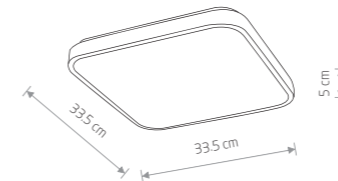

AGNES SQUARE LED PRO
10987

AGNES SQUARE LED PRO

painted steel, plastic PMMA

- 10989 3000K 10990 4000K
- 10983 3000K 10984 4000K

AGNES SQUARE LED PRO

painted steel, plastic PMMA

- 10991 3000K 10992 4000K
- 10985 3000K 10986 4000K

AGNES SQUARE LED PRO

painted steel, plastic PMMA

- 10993 3000K 10994 4000K
- 10987 3000K 10988 4000K

Item No.	Power	Colour temp.	Luminous flux	Beam angle	Colour Rendering Index (CRI)	Input	Safety type	Ingress protection	Lifetime
10971	22W LED	3000K	1600 lm	120°	>80	~220-230 V, 50-60 Hz	⊕	IP44	40000h
10972	22W LED	4000K	1800 lm	120°	>80	~220-230 V, 50/60 Hz	⊕	IP44	40000h
10973	32W LED	3000K	2600 lm	120°	>80	~220-230 V, 50-60 Hz	⊕	IP44	40000h
10974	32W LED	4000K	2700 lm	120°	>80	~220-230 V, 50-60 Hz	⊕	IP44	40000h
10975	64W LED	3000K	5600 lm	120°	>80	~220-230 V, 50/60 Hz	⊕	IP44	40000h
10976	64W LED	4000K	5900 lm	120°	>80	~220-230 V, 50-60 Hz	⊕	IP44	40000h
10977	22W LED	3000K	1800 lm	120°	>80	~220-230 V, 50-60 Hz	⊕	IP44	40000h
10978	22W LED	4000K	2000 lm	120°	>80	~220-230 V, 50-60 Hz	⊕	IP44	40000h
10979	32W LED	3000K	2800 lm	120°	>80	~220-230 V, 50/60 Hz	⊕	IP44	40000h
10980	32W LED	4000K	3000 lm	120°	>80	~220-230 V, 50/60 Hz	⊕	IP44	40000h
10981	64W LED	3000K	5800 lm	120°	>80	~220-230 V, 50/60 Hz	⊕	IP44	40000h
10982	64W LED	4000K	6200 lm	120°	>80	~220-230 V, 50/60 Hz	⊕	IP44	40000h

Item No.	Power	Colour temp.	Luminous flux	Beam angle	Colour Rendering Index (CRI)	Input	Safety type	Ingress protection	Lifetime
10983	16W LED	3000K	1200 lm	120°	>80	~220-230 V, 50/60 Hz	⊕	IP44	40000h
10984	16W LED	4000K	1300 lm	120°	>80	~220-230 V, 50/60 Hz	⊕	IP44	40000h
10985	32W LED	3000K	2700 lm	120°	>80	~220-230 V, 50/60 Hz	⊕	IP44	40000h
10986	32W LED	4000K	2800 lm	120°	>80	~220-230 V, 50/60 Hz	⊕	IP44	40000h
10987	64W LED	3000K	5600 lm	120°	>80	~220-230 V, 50/60 Hz	⊕	IP44	40000h
10988	64W LED	4000K	6000 lm	120°	>80	~220-230 V, 50/60 Hz	⊕	IP44	40000h
10989	16W LED	3000K	1400 lm	120°	>80	~220-230 V, 50/60 Hz	⊕	IP44	40000h
10990	16W LED	4000K	1500 lm	120°	>80	~220-230 V, 50/60 Hz	⊕	IP44	40000h
10991	32W LED	3000K	2900 lm	120°	>80	~220-230 V, 50/60 Hz	⊕	IP44	40000h
10992	32W LED	4000K	3100 lm	120°	>80	~220-230 V, 50/60 Hz	⊕	IP44	40000h
10993	64W LED	3000K	6100 lm	120°	>80	~220-230 V, 50/60 Hz	⊕	IP44	40000h
10994	64W LED	4000K	6500 lm	120°	>80	~220-230 V, 50/60 Hz	⊕	IP44	40000h