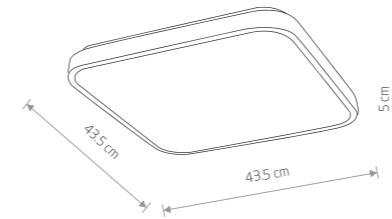

AGNES SQUARE LED PRO
10987

AGNES SQUARE LED PRO

painted steel, plastic PMMA

- 10989 3000K 10990 4000K
- 10983 3000K 10984 4000K

AGNES SQUARE LED PRO

painted steel, plastic PMMA

- 10991 3000K 10992 4000K
- 10985 3000K 10986 4000K

AGNES SQUARE LED PRO

painted steel, plastic PMMA

- 10993 3000K 10994 4000K
- 10987 3000K 10988 4000K

Item No.	Power	Colour temp.	Luminous flux	Beam angle	Colour Rendering Index (CRI)	Input	Safety type	Ingress protection	Lifetime
10971	22W LED	3000K	1600 lm	120°	>80	~220-230 V, 50-60 Hz	⊕	IP44	40000h
10972	22W LED	4000K	1800 lm	120°	>80	~220-230 V, 50/60 Hz	⊕	IP44	40000h
10973	32W LED	3000K	2600 lm	120°	>80	~220-230 V, 50-60 Hz	⊕	IP44	40000h
10974	32W LED	4000K	2700 lm	120°	>80	~220-230 V, 50-60 Hz	⊕	IP44	40000h
10975	64W LED	3000K	5600 lm	120°	>80	~220-230 V, 50/60 Hz	⊕	IP44	40000h
10976	64W LED	4000K	5900 lm	120°	>80	~220-230 V, 50-60 Hz	⊕	IP44	40000h
10977	22W LED	3000K	1800 lm	120°	>80	~220-230 V, 50-60 Hz	⊕	IP44	40000h
10978	22W LED	4000K	2000 lm	120°	>80	~220-230 V, 50-60 Hz	⊕	IP44	40000h
10979	32W LED	3000K	2800 lm	120°	>80	~220-230 V, 50/60 Hz	⊕	IP44	40000h
10980	32W LED	4000K	3000 lm	120°	>80	~220-230 V, 50/60 Hz	⊕	IP44	40000h
10981	64W LED	3000K	5800 lm	120°	>80	~220-230 V, 50/60 Hz	⊕	IP44	40000h
10982	64W LED	4000K	6200 lm	120°	>80	~220-230 V, 50/60 Hz	⊕	IP44	40000h

Item No.	Power	Colour temp.	Luminous flux	Beam angle	Colour Rendering Index (CRI)	Input	Safety type	Ingress protection	Lifetime
10983	16W LED	3000K	1200 lm	120°	>80	~220-230 V, 50/60 Hz	⊕	IP44	40000h
10984	16W LED	4000K	1300 lm	120°	>80	~220-230 V, 50/60 Hz	⊕	IP44	40000h
10985	32W LED	3000K	2700 lm	120°	>80	~220-230 V, 50/60 Hz	⊕	IP44	40000h
10986	32W LED	4000K	2800 lm	120°	>80	~220-230 V, 50/60 Hz	⊕	IP44	40000h
10987	64W LED	3000K	5600 lm	120°	>80	~220-230 V, 50/60 Hz	⊕	IP44	40000h
10988	64W LED	4000K	6000 lm	120°	>80	~220-230 V, 50/60 Hz	⊕	IP44	40000h
10989	16W LED	3000K	1400 lm	120°	>80	~220-230 V, 50/60 Hz	⊕	IP44	40000h
10990	16W LED	4000K	1500 lm	120°	>80	~220-230 V, 50/60 Hz	⊕	IP44	40000h
10991	32W LED	3000K	2900 lm	120°	>80	~220-230 V, 50/60 Hz	⊕	IP44	40000h
10992	32W LED	4000K	3100 lm	120°	>80	~220-230 V, 50/60 Hz	⊕	IP44	40000h
10993	64W LED	3000K	6100 lm	120°	>80	~220-230 V, 50/60 Hz	⊕	IP44	40000h
10994	64W LED	4000K	6500 lm	120°	>80	~220-230 V, 50/60 Hz	⊕	IP44	40000h