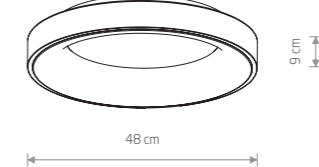

NIKKI ROUND LED

painted steel, plastic PMMA

11201 3000K 11204 4000K

11207 3000K 11211 4000K