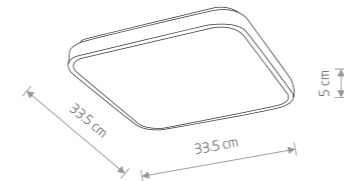

AGNES SQUARE LED PRO
10987

AGNES SQUARE LED PRO

■ painted steel, plastic PMMA

■ 10989 3000K ■ 10983 3000K

■ 10990 4000K ■ 10984 4000K

AGNES SQUARE LED PRO

■ painted steel, plastic PMMA

■ 10991 3000K ■ 10985 3000K

■ 10992 4000K ■ 10986 4000K

AGNES SQUARE LED PRO

■ painted steel, plastic PMMA

■ 10993 3000K ■ 10987 3000K

■ 10994 4000K ■ 10988 4000K

Item No.	Power	Colour temp.	Luminous flux	Beam angle	Colour Rendering Index (CRI)	Input	Safety type	Ingress protection	Lifetime
10971	22W LED	3000K	1600 lm	120°	>80	~220-230 V, 50-60 Hz	⊕	IP44	40000h
10972	22W LED	4000K	1800 lm	120°	>80	~220-230 V, 50/60 Hz	⊕	IP44	40000h
10973	32W LED	3000K	2600 lm	120°	>80	~220-230 V, 50-60 Hz	⊕	IP44	40000h
10974	32W LED	4000K	2700 lm	120°	>80	~220-230 V, 50-60 Hz	⊕	IP44	40000h
10975	64W LED	3000K	5600 lm	120°	>80	~220-230 V, 50/60 Hz	⊕	IP44	40000h
10976	64W LED	4000K	5900 lm	120°	>80	~220-230 V, 50-60 Hz	⊕	IP44	40000h
10977	22W LED	3000K	1800 lm	120°	>80	~220-230 V, 50-60 Hz	⊕	IP44	40000h
10978	22W LED	4000K	2000 lm	120°	>80	~220-230 V, 50-60 Hz	⊕	IP44	40000h
10979	32W LED	3000K	2800 lm	120°	>80	~220-230 V, 50/60 Hz	⊕	IP44	40000h
10980	32W LED	4000K	3000 lm	120°	>80	~220-230 V, 50/60 Hz	⊕	IP44	40000h
10981	64W LED	3000K	5800 lm	120°	>80	~220-230 V, 50/60 Hz	⊕	IP44	40000h
10982	64W LED	4000K	6200 lm	120°	>80	~220-230 V, 50/60 Hz	⊕	IP44	40000h

Item No.	Power	Colour temp.	Luminous flux	Beam angle	Colour Rendering Index (CRI)	Input	Safety type	Ingress protection	Lifetime
10983	16W LED	3000K	1200 lm	120°	>80	~220-230 V, 50/60 Hz	⊕	IP44	40000h
10984	16W LED	4000K	1300 lm	120°	>80	~220-230 V, 50/60 Hz	⊕	IP44	40000h
10985	32W LED	3000K	2700 lm	120°	>80	~220-230 V, 50/60 Hz	⊕	IP44	40000h
10986	32W LED	4000K	2800 lm	120°	>80	~220-230 V, 50/60 Hz	⊕	IP44	40000h
10987	64W LED	3000K	5600 lm	120°	>80	~220-230 V, 50/60 Hz	⊕	IP44	40000h
10988	64W LED	4000K	6000 lm	120°	>80	~220-230 V, 50/60 Hz	⊕	IP44	40000h
10989	16W LED	3000K	1400 lm	120°	>80	~220-230 V, 50/60 Hz	⊕	IP44	40000h
10990	16W LED	4000K	1500 lm	120°	>80	~220-230 V, 50/60 Hz	⊕	IP44	40000h
10991	32W LED	3000K	2900 lm	120°	>80	~220-230 V, 50/60 Hz	⊕	IP44	40000h
10992	32W LED	4000K	3100 lm	120°	>80	~220-230 V, 50/60 Hz	⊕	IP44	40000h
10993	64W LED	3000K	6100 lm	120°	>80	~220-230 V, 50/60 Hz	⊕	IP44	40000h
10994	64W LED	4000K	6500 lm	120°	>80	~220-230 V, 50/60 Hz	⊕	IP44	40000h