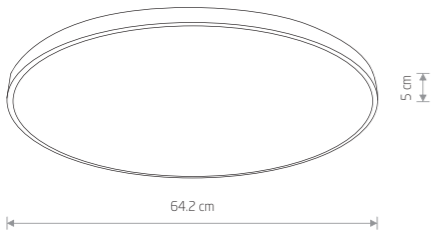

AGNES ROUND LED PRO  
10979

AGNES ROUND LED PRO  
10981

**AGNES ROUND LED PRO**  
10980

**AGNES ROUND LED PRO**

■ painted steel, plastic PMMA

■ 10977 3000K ■ 10971 3000K

■ 10978 4000K ■ 10972 4000K

**AGNES ROUND LED PRO**