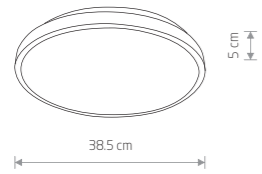

AGNES ROUND LED PRO
10980

AGNES ROUND LED PRO

■ painted steel, plastic PMMA

■ 10977 3000K ■ 10971 3000K

■ 10978 4000K ■ 10972 4000K

AGNES ROUND LED PRO

■ painted steel, plastic PMMA

■ 10979 3000K ■ 10973 3000K

■ 10980 4000K ■ 10974 4000K

AGNES ROUND LED PRO

■ painted steel, plastic PMMA

■ 10981 3000K ■ 10975 3000K

■ 10982 4000K ■ 10976 4000K