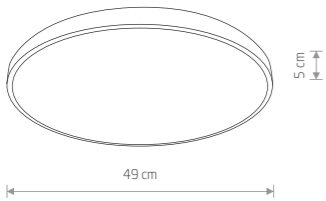

AGNES ROUND LED PRO
10980

AGNES ROUND LED PRO

■ painted steel, plastic PMMA

■ 10977 3000K ■ 10971 3000K

■ 10978 4000K ■ 10972 4000K

AGNES ROUND LED PRO

■ painted steel, plastic PMMA

■ 10979 3000K ■ 10973 3000K

■ 10980 4000K ■ 10974 4000K

AGNES ROUND LED PRO

■ painted steel, plastic PMMA

■ 10981 3000K ■ 10975 3000K

■ 10982 4000K ■ 10976 4000K