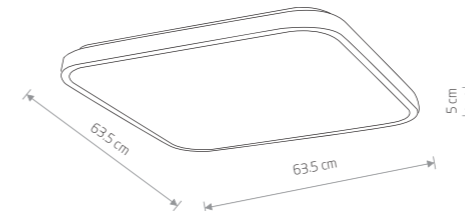

AGNES SQUARE LED PRO
10987

AGNES SQUARE LED PRO

■ painted steel, plastic PMMA

■ 10989 3000K ■ 10983 3000K

■ 10990 4000K ■ 10984 4000K

AGNES SQUARE LED PRO

■ painted steel, plastic PMMA

■ 10991 3000K ■ 10985 3000K

■ 10992 4000K ■ 10986 4000K

AGNES SQUARE LED PRO

■ painted steel, plastic PMMA

■ 10993 3000K ■ 10987 3000K

■ 10994 4000K ■ 10988 4000K

Item No.	Power	Colour temp.	Luminous flux	Beam angle	Colour Rendering Index (CRI)	Input	Safety type	Ingress protection	Lifetime
10971	22W LED	3000K	1600 lm	120°	>80	~220-230 V, 50-60 Hz	⊕	IP44	40000h
10972	22W LED	4000K	1800 lm	120°	>80	~220-230 V, 50/60 Hz	⊕	IP44	40000h
10973	32W LED	3000K	2600 lm	120°	>80	~220-230 V, 50-60 Hz	⊕	IP44	40000h
10974	32W LED	4000K	2700 lm	120°	>80	~220-230 V, 50-60 Hz	⊕	IP44	40000h
10975	64W LED	3000K	5600 lm	120°	>80	~220-230 V, 50/60 Hz	⊕	IP44	40000h
10976	64W LED	4000K	5900 lm	120°	>80	~220-230 V, 50-60 Hz	⊕	IP44	40000h
10977	22W LED	3000K	1800 lm	120°	>80	~220-230 V, 50-60 Hz	⊕	IP44	40000h
10978	22W LED	4000K	2000 lm	120°	>80	~220-230 V, 50-60 Hz	⊕	IP44	40000h
10979	32W LED	3000K	2800 lm	120°	>80	~220-230 V, 50/60 Hz	⊕	IP44	40000h
10980	32W LED	4000K	3000 lm	120°	>80	~220-230 V, 50/60 Hz	⊕	IP44	40000h
10981	64W LED	3000K	5800 lm	120°	>80	~220-230 V, 50/60 Hz	⊕	IP44	40000h
10982	64W LED	4000K	6200 lm	120°	>80	~220-230 V, 50/60 Hz	⊕	IP44	40000h

Item No.	Power	Colour temp.	Luminous flux	Beam angle	Colour Rendering Index (CRI)	Input	Safety type	Ingress protection	Lifetime
10983	16W LED	3000K	1200 lm	120°	>80	~220-230 V, 50/60 Hz	⊕	IP44	40000h
10984	16W LED	4000K	1300 lm	120°	>80	~220-230 V, 50/60 Hz	⊕	IP44	40000h
10985	32W LED	3000K	2700 lm	120°	>80	~220-230 V, 50/60 Hz	⊕	IP44	40000h
10986	32W LED	4000K	2800 lm	120°	>80	~220-230 V, 50/60 Hz	⊕	IP44	40000h
10987	64W LED	3000K	5600 lm	120°	>80	~220-230 V, 50/60 Hz	⊕	IP44	40000h
10988	64W LED	4000K	6000 lm	120°	>80	~220-230 V, 50/60 Hz	⊕	IP44	40000h
10989	16W LED	3000K	1400 lm	120°	>80	~220-230 V, 50/60 Hz	⊕	IP44	40000h
10990	16W LED	4000K	1500 lm	120°	>80	~220-230 V, 50/60 Hz	⊕	IP44	40000h
10991	32W LED	3000K	2900 lm	120°	>80	~220-230 V, 50/60 Hz	⊕	IP44	40000h
10992	32W LED	4000K	3100 lm	120°	>80	~220-230 V, 50/60 Hz	⊕	IP44	40000h
10993	64W LED	3000K	6100 lm	120°	>80	~220-230 V, 50/60 Hz	⊕	IP44	40000h
10994	64W LED	4000K	6500 lm	120°	>80	~220-230 V, 50/60 Hz	⊕	IP44	40000h