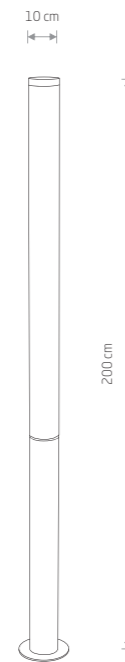

SLIT LED
11376

SLIT LED

■ painted aluminum, plastic PC

■ 11376

MIA LED M
11374

MIA LED M

■ painted aluminum, plastic PC

■ 11374

MIA LED L
11375

MIA LED L

■ painted aluminum, plastic PC

■ 11375

Item No.	Power	Colour temp.	Luminous flux	Beam angle	Colour Rendering Index (CRI)	Input	Safety type	Power factor	Ingress protection	Lifetime
11376	12w LED	3000K	600 lm	100°	>80	~220-230 V, 50/60 Hz	⊕	>0.5	IP54	30000h
11374	30w LED	3000K	2500 lm	70°	>80	~220-230 V, 50/60 Hz	⊕	>0.9	IP54	30000h
11375	100w LED	3000K	7800 lm	70°	>80	~220-230 V, 50/60 Hz	⊕	>0.9	IP54	30000h

■ BLACK

MIA LED M
11374