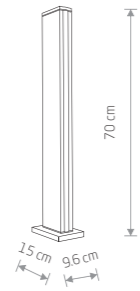

SLIT LED
11376

SLIT LED

■ painted aluminum, plastic PC

■ 11376

MIA LED M
11374

MIA LED M

■ painted aluminum, plastic PC

■ 11374

MIA LED L
11375

MIA LED L

■ painted aluminum, plastic PC

■ 11375

Item No.	Power	Colour temp.	Luminous flux	Beam angle	Colour Rendering Index (CRI)	Input	Safety type	Power factor	Ingress protection	Lifetime
11376	12w LED	3000K	600 lm	100°	>80	~220-230 V, 50/60 Hz	⊕	>0.5	IP54	30000h
11374	30w LED	3000K	2500 lm	70°	>80	~220-230 V, 50/60 Hz	⊕	>0.9	IP54	30000h
11375	100w LED	3000K	7800 lm	70°	>80	~220-230 V, 50/60 Hz	⊕	>0.9	IP54	30000h