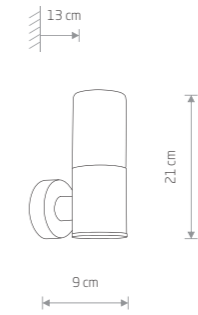

IDA  
11373

IDA

■ painted aluminum, glass

■ 11371

🔌 1xE27, max 10W LED

IP44

IDA  
11371

IDA

■ painted aluminum, glass

■ 11372

🔌 2xE27, max 10W LED

IP44

IDA  
11372

IDA

■ painted aluminum, glass

■ 11373

🔌 1xE27, max 10W LED

IP44

IDA  
11373