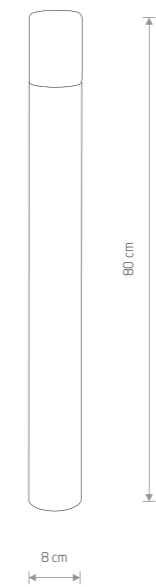

IDA

■ painted aluminum, glass

■ 11373

🔌 1xE27, max 10W LED

IP44