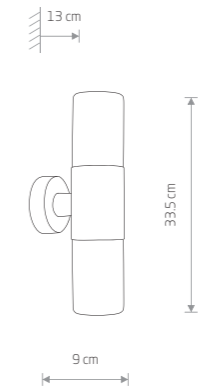

IDA  
11373

IDA

■ painted aluminum, glass

■ 11371

🔌 1xE27, max 10W LED

IP44

IDA  
11371

IDA

■ painted aluminum, glass

■ 11372

🔌 2xE27, max 10W LED

IP44

IDA  
11372

IDA

■ painted aluminum, glass

■ 11373

🔌 1xE27, max 10W LED

IP44

IDA  
11373