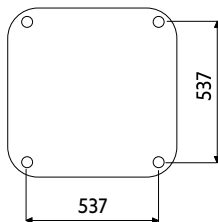

AGNES SQUARE LED PRO

10987 | 10988 | 10993 | 10994

THIS PRODUCT CONTAINS A LIGHT SOURCE OF ENERGY EFFICIENCY CLASS:
F (10987, 10988, 10993, 10994)

1

2

3

4

5