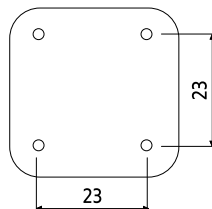

AGNES SQUARE LED PRO

10983 | 10984 | 10989 | 10990

THIS PRODUCT CONTAINS A LIGHT SOURCE OF ENERGY EFFICIENCY CLASS:
E (10983, 10984, 10989, 10990)

1

2

3

4

5